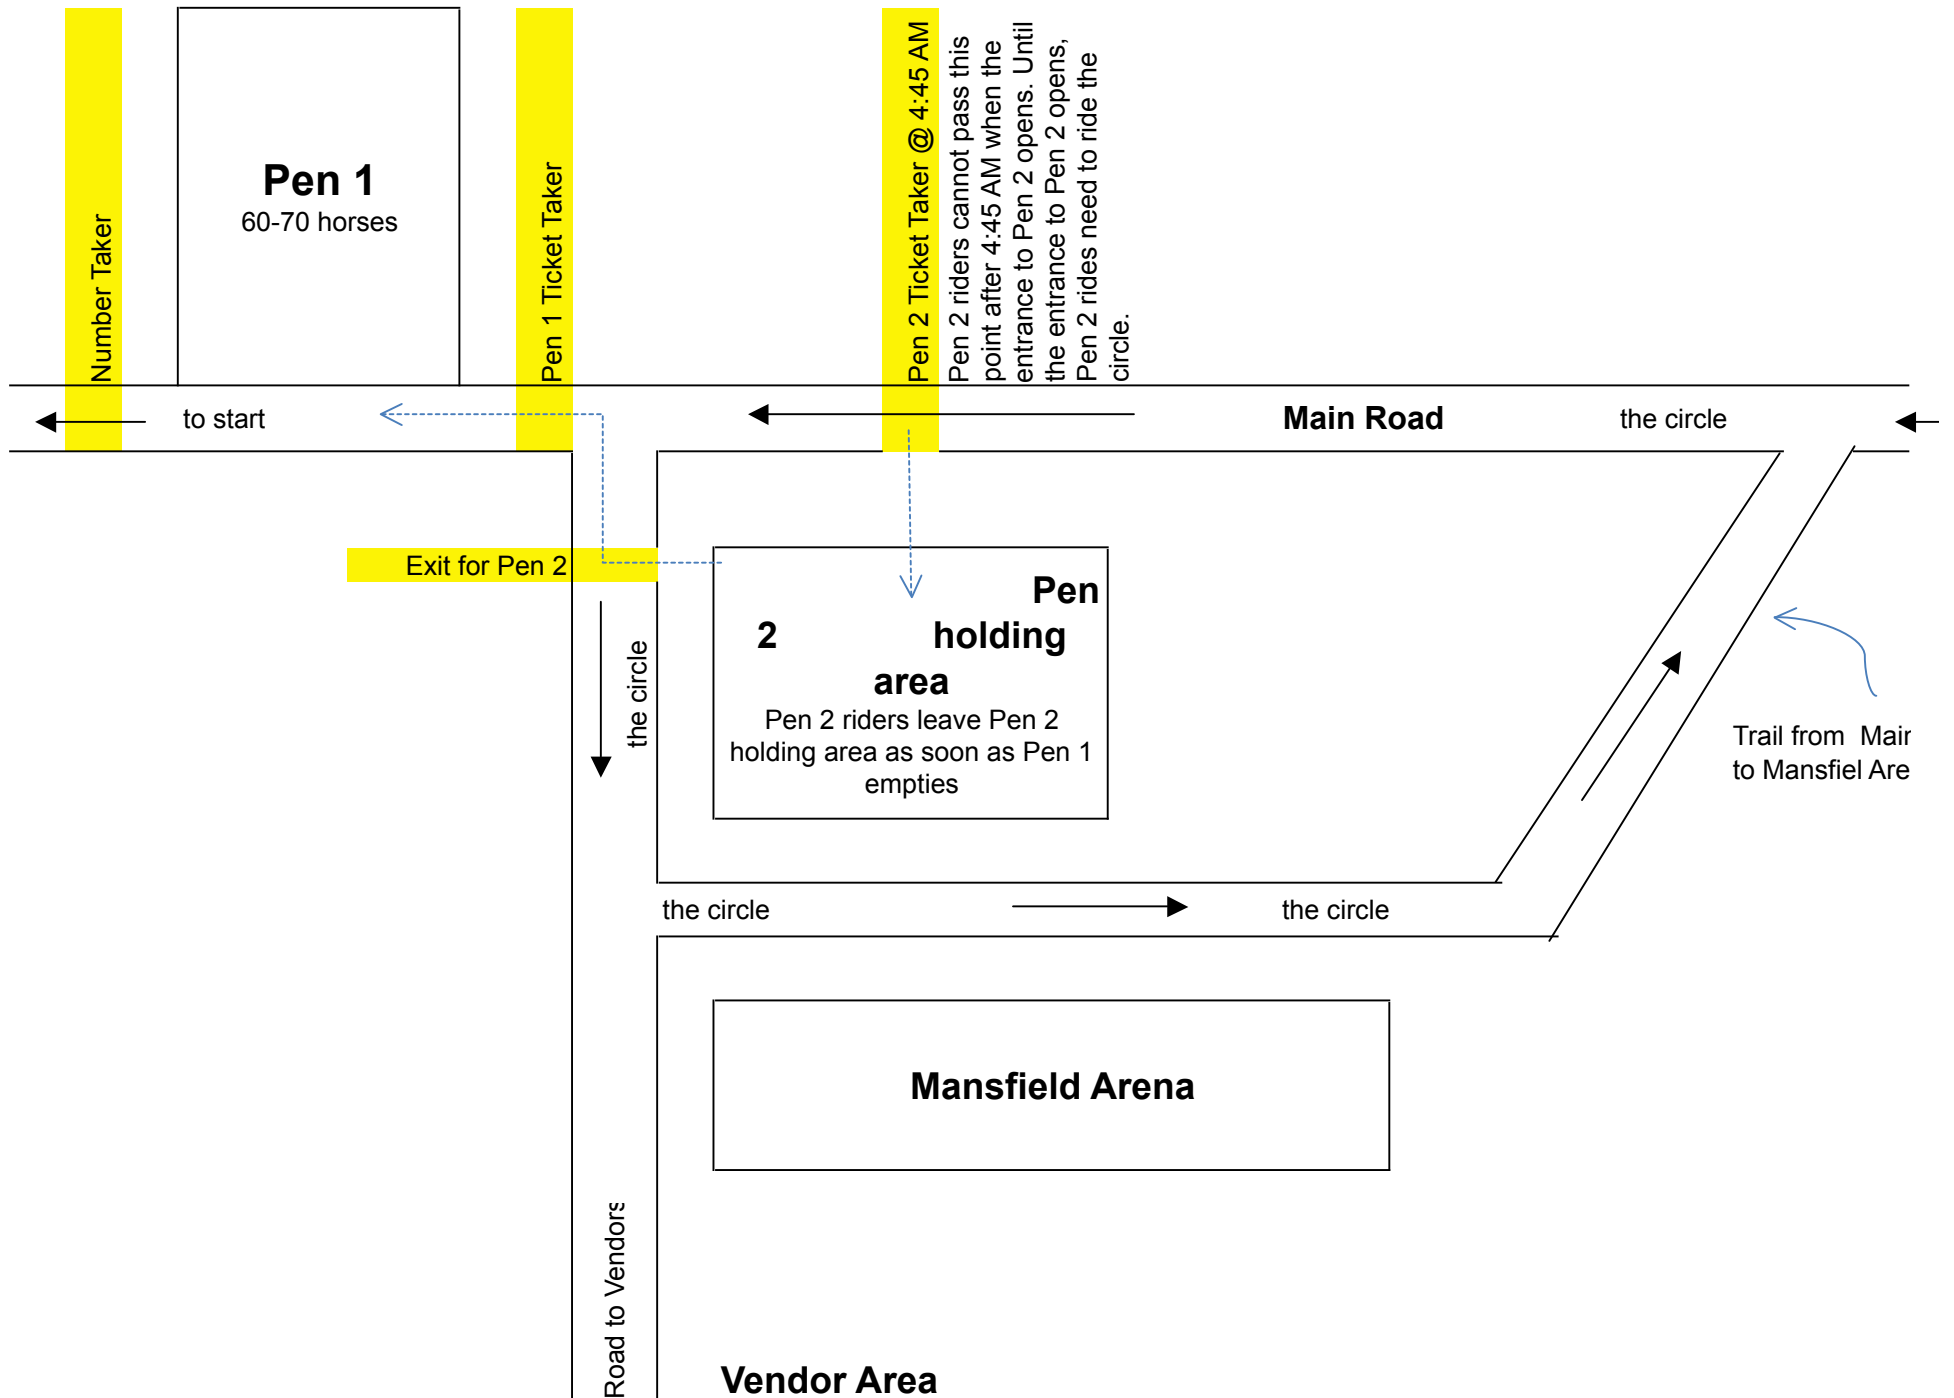

# 2010 Western States Trail Ride - Start Map

Tevis Start Map - 2010

**2010 Western States Trail Ride - Start Map**

| |

2010 Western States Trail Ride - Start Map

1 Road  
:na

**2010 Western States Trail Ride - Start Map**