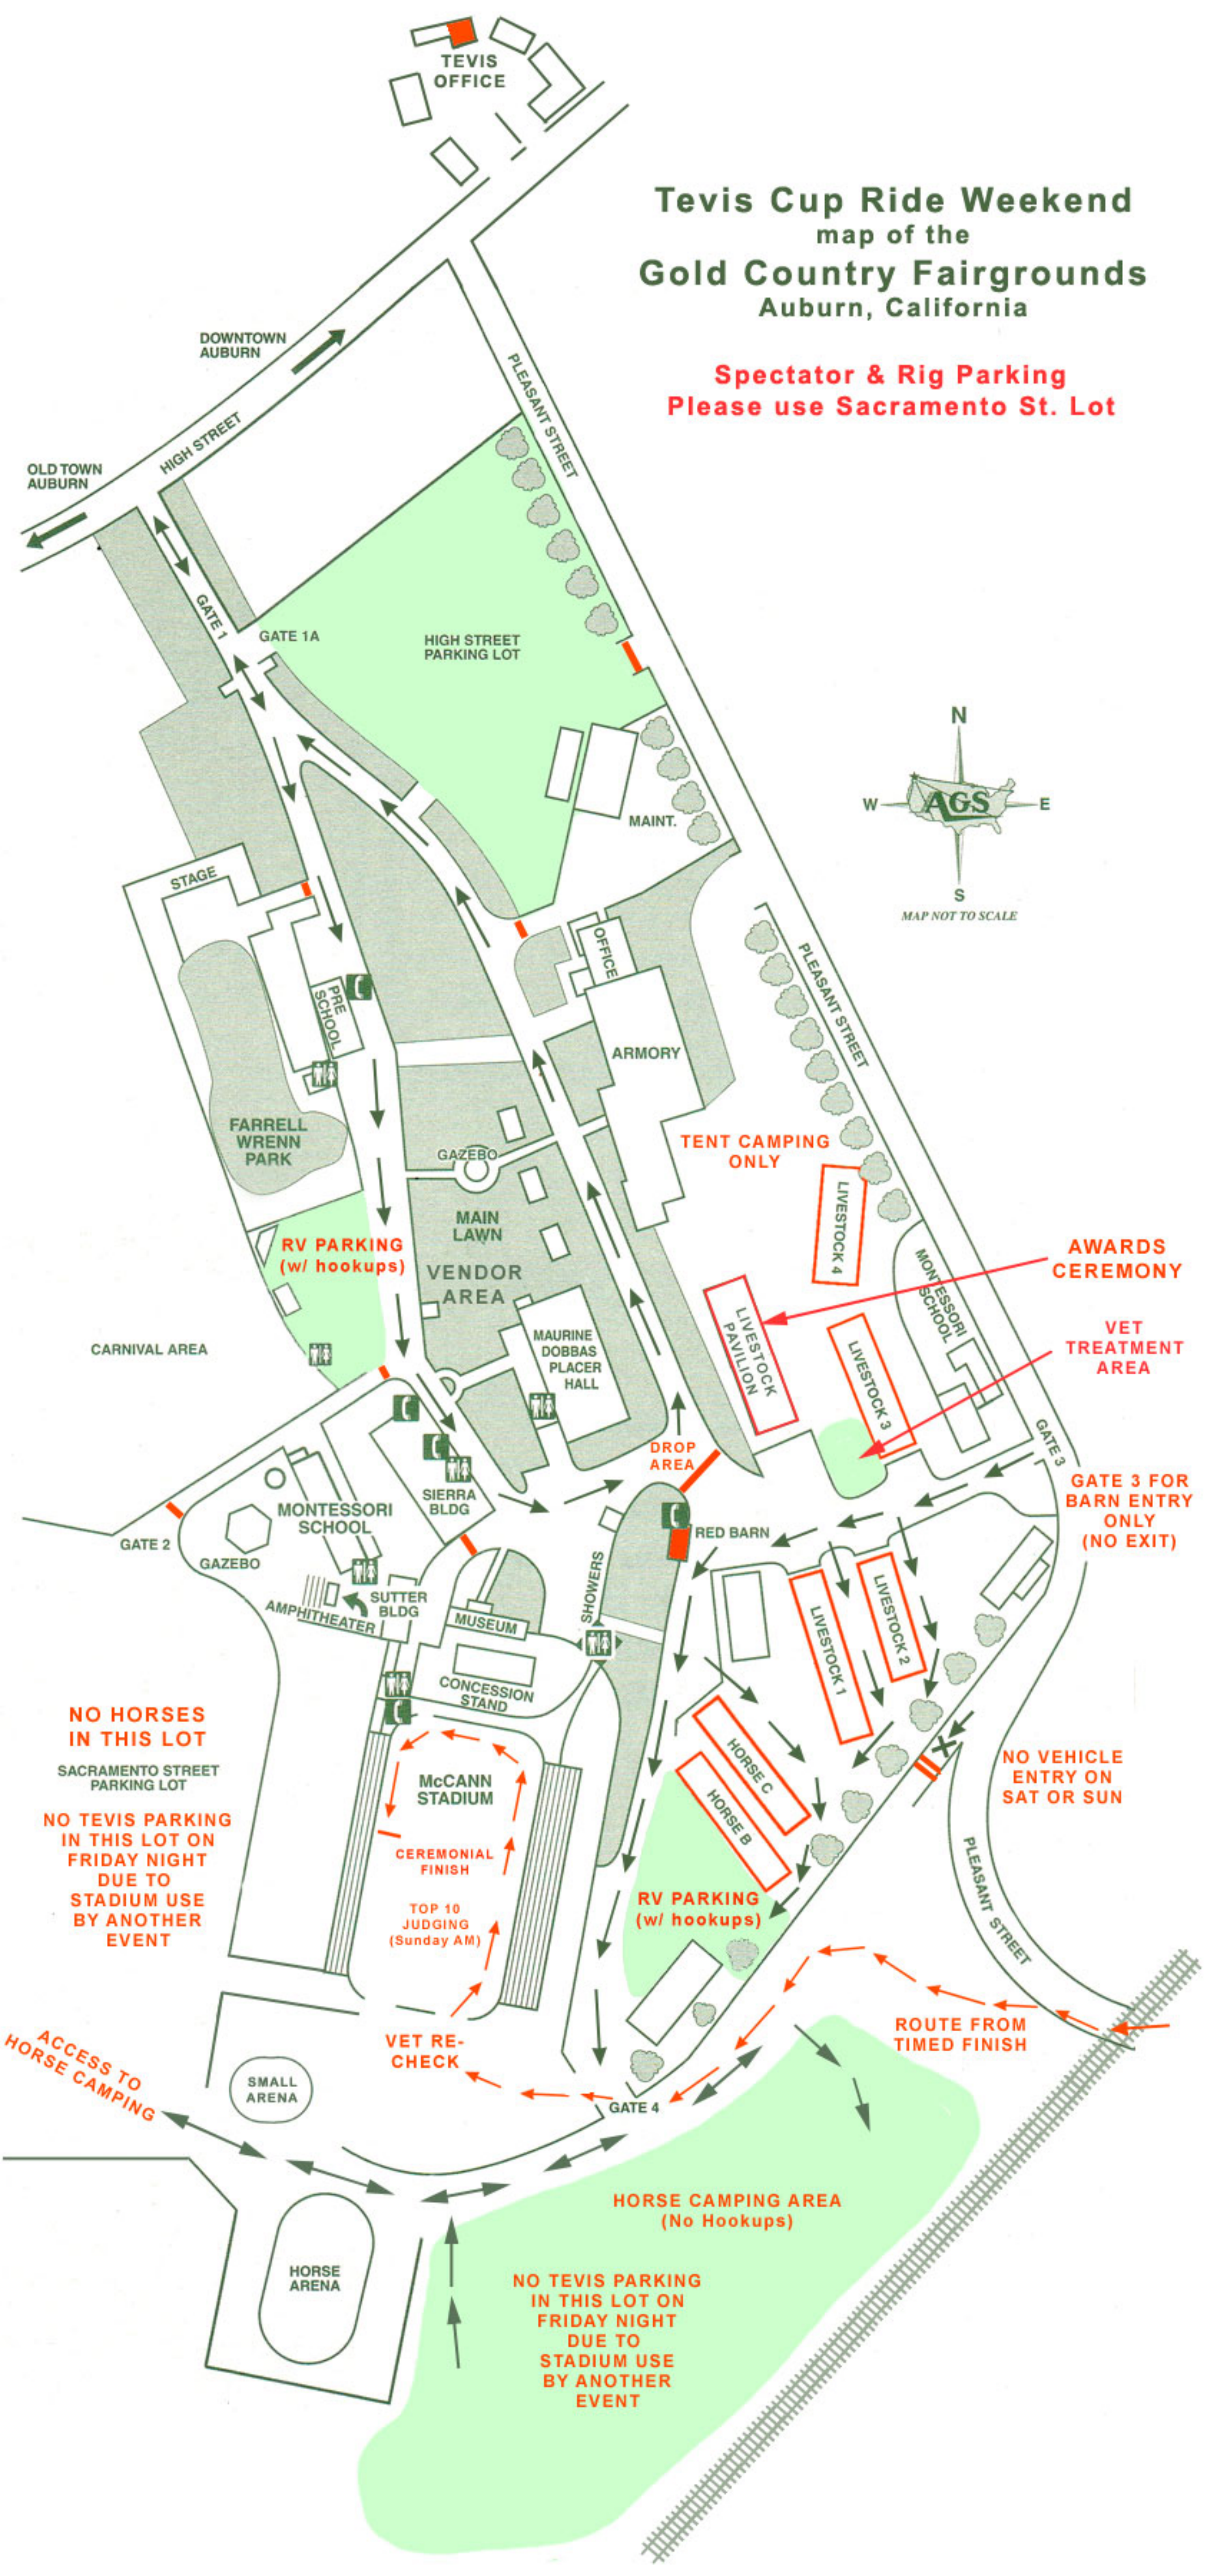

# Tevis Cup Ride Weekend map of the Gold Country Fairgrounds Auburn, California

**Spectator & Rig Parking  
Please use Sacramento St. Lot**

TEVIS OFFICE

DOWNTOWN AUBURN

OLD TOWN AUBURN

HIGH STREET

PLEASANT STREET

VET TREATMENT AREA

LIVESTOCK PAVILION

LIVESTOCK 3

MONTESSORI SCHOOL

CARNIVAL AREA

MAURINE DOBBAS PLACER HALL

DROP AREA

RED BARN

TOP 10 JUDGING (Sunday AM)

RV PARKING (w/ hookups)

HORSE C

HORSE B

ROUTE FROM TIMED FINISH

VET RE-CHECK

SMALL ARENA

HORSE CAMPING AREA (No Hookups)

NO TEVIS PARKING IN THIS LOT ON FRIDAY NIGHT DUE TO STADIUM USE BY ANOTHER EVENT

HORSE ARENA

ACCESS TO HORSE CAMPING