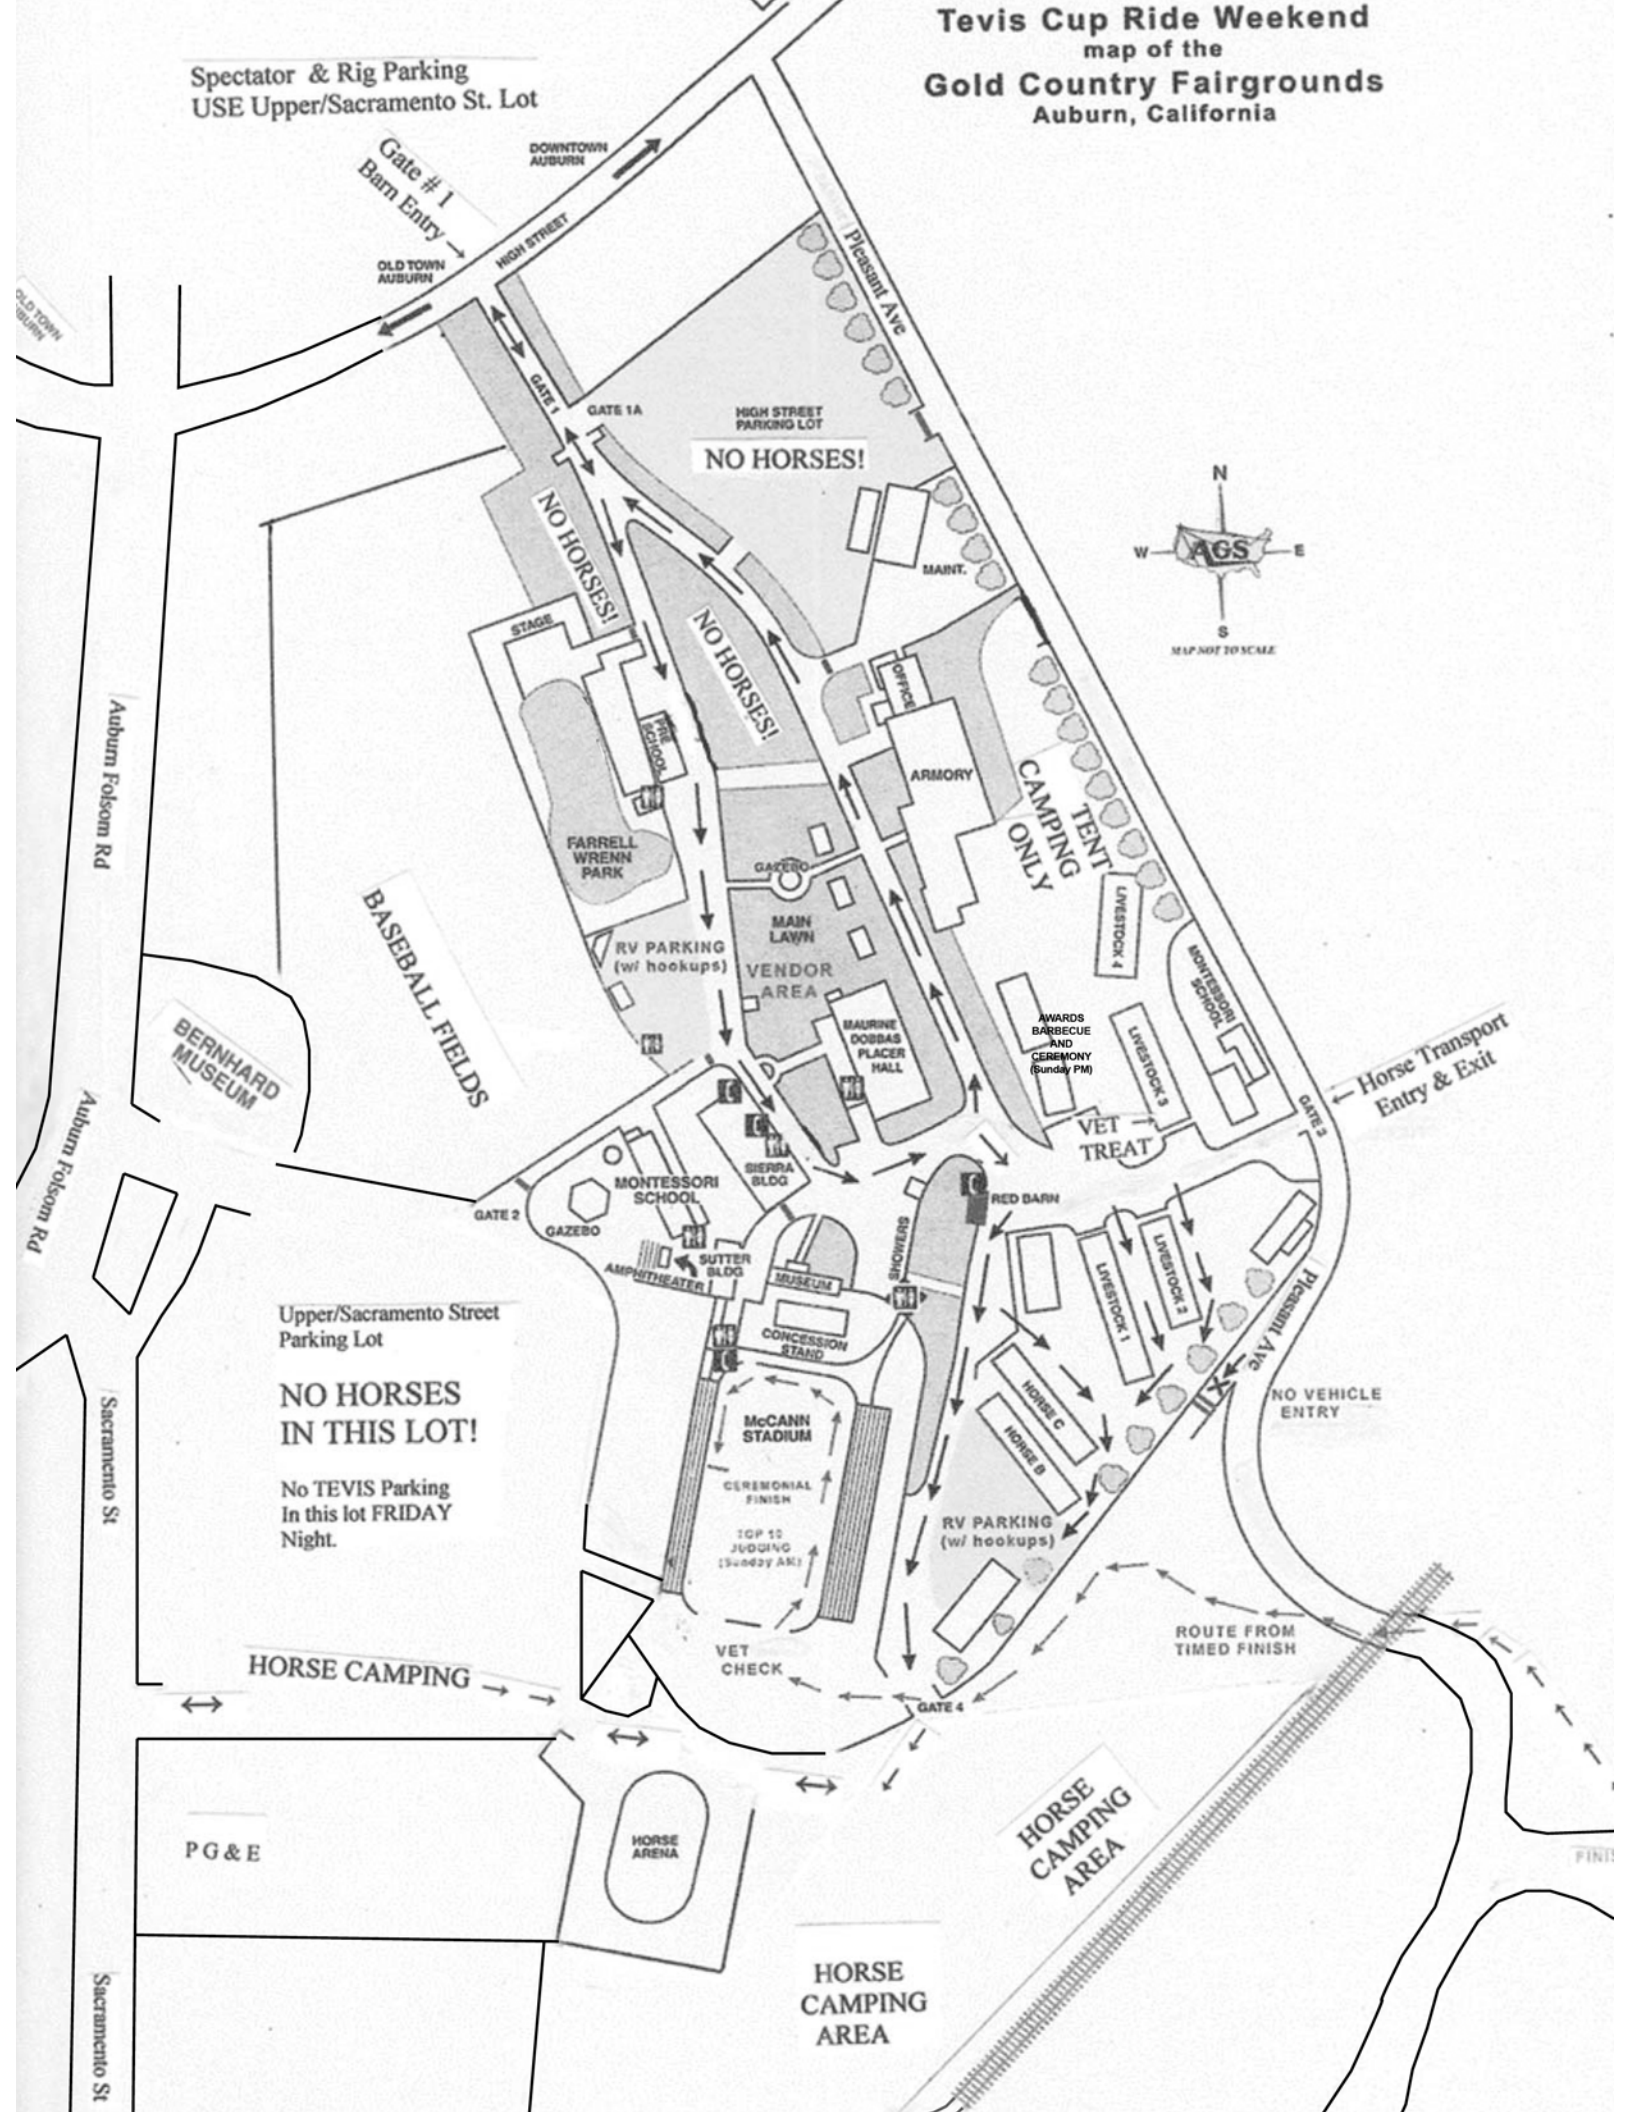

Tevis Cup Ride Weekend
 map of the
Gold Country Fairgrounds
 Auburn, California

Spectator & Rig Parking
 USE Upper/Sacramento St. Lot

NO HORSES!

Upper/Sacramento Street
 Parking Lot

**NO HORSES
 IN THIS LOT!**

No TEVIS Parking
 In this lot FRIDAY
 Night.

HORSE CAMPING

PG & E

HORSE
 ARENA

**HORSE
 CAMPING
 AREA**

**HORSE
 CAMPING
 AREA**

ROUTE FROM
 TIMED FINISH

NO VEHICLE
 ENTRY